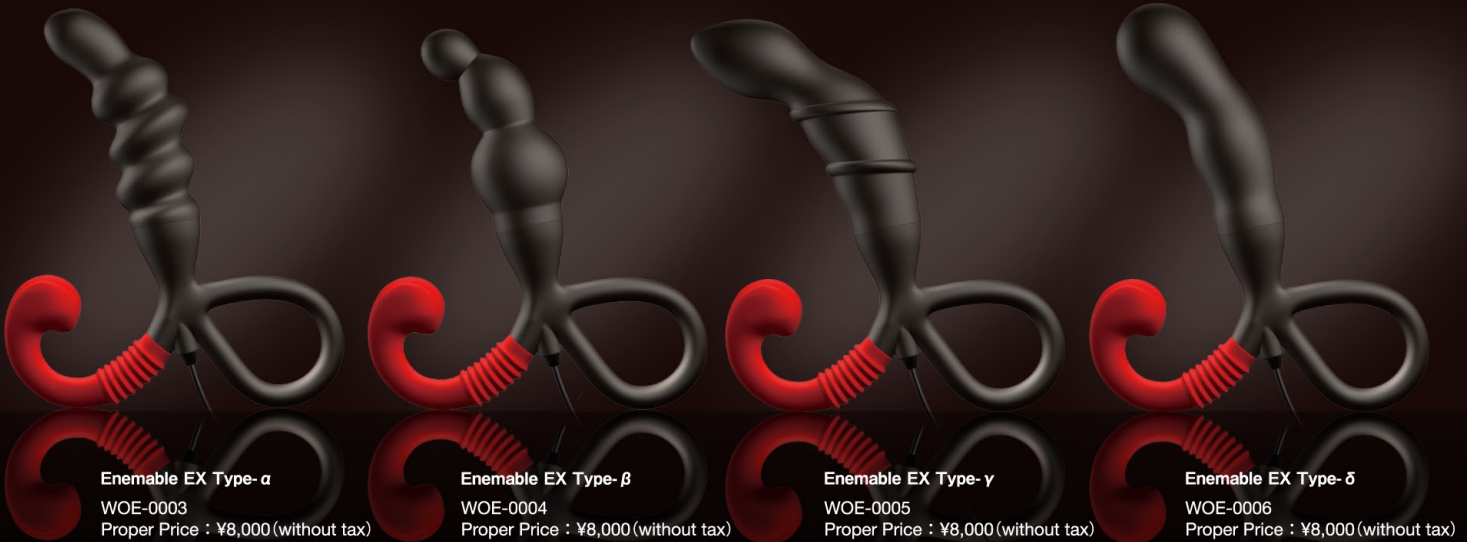

Enemable EX

Give a stimulus to a prostate and a pleasant feeling.

Enemable EX Type- α
WOE-0003
Proper Price : ¥8,000 (without tax)

Enemable EX Type- β
WOE-0004
Proper Price : ¥8,000 (without tax)

Enemable EX Type- γ
WOE-0005
Proper Price : ¥8,000 (without tax)

Enemable EX Type- δ
WOE-0006
Proper Price : ¥8,000 (without tax)

Experience more deep orgasm.

Enemable and EnemableEX have 12vibration mode 6power and 6pattern.
Experience more deep orgasm by 6 levels vibration strength from fine weak power to strong power and never weary varied 6 vibration pattern.

Arm parts is coated by silicon.
it improve smooth and high operability.

For anal Enemable lotion
Lotion based Silicon for Anal toys
[Silicon blended]

Lotion based Silicon that is adjusted for Anal toys.
This is compatible with silicon body of EnemableEX.
When inserting, it suppress the resistance
and improve united feeling.