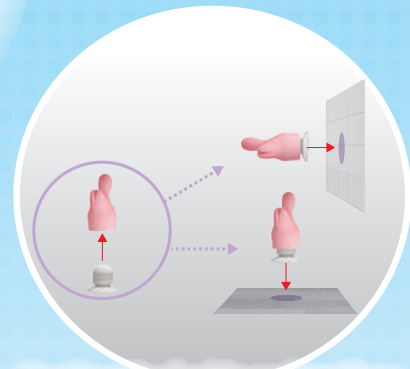

Transforms into a dildo

with attachments for the Pink Denma

Suction pad for Denma attachments

Can be attached to wall or floor
Powerful suction pad

45mm Suction pad for Denma attachments

OPEN PRICE
JAN 4571136196173
Product No.SSI-AD01
Size W70×D70×H61mm
Weight 45g
Material TPR

Head 45 mm
diameter
Supports attachment

More choices with Pink Denma Attachments

Denma attachment + Suction pad = Dildo